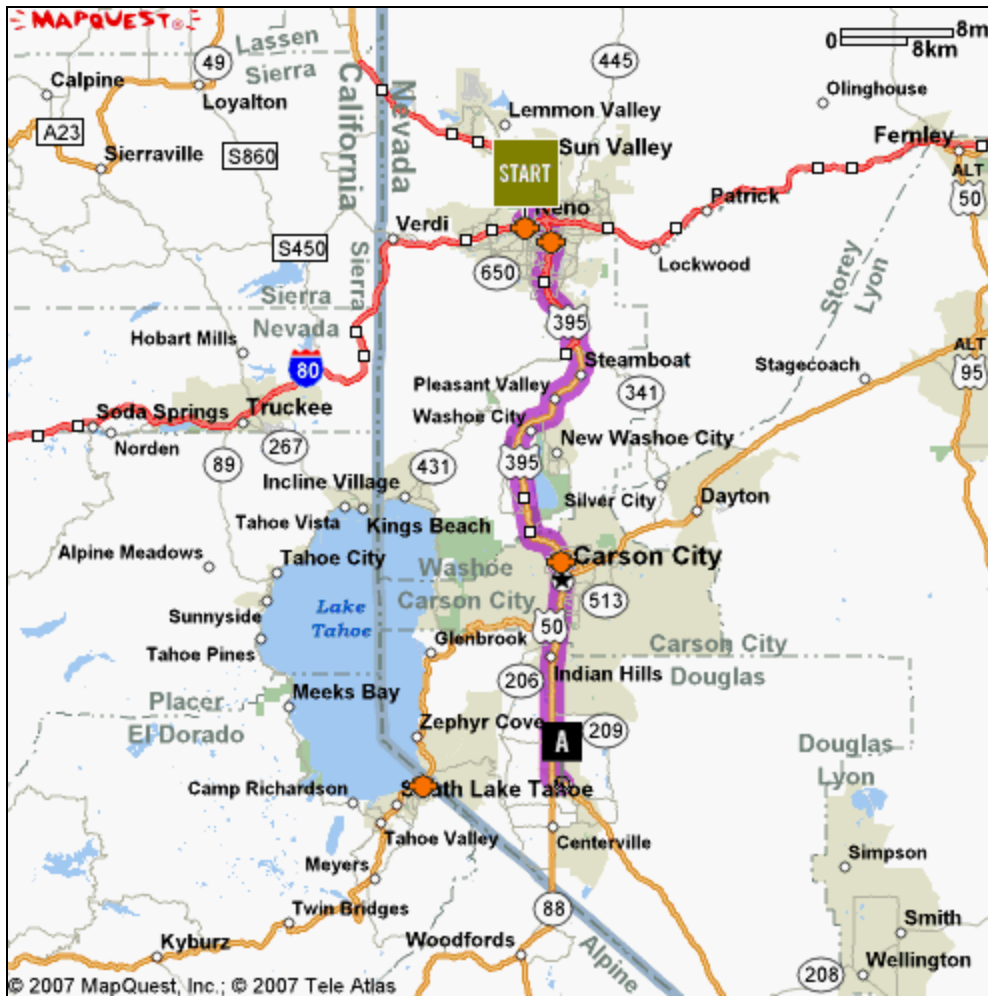

Segment distance: 47 miles

Segment time at posted speed limit: 0 hours 57 minutes

FROM **Reno Area**

TO **Minden, Nevada**

START Reno, NV

A Minden, NV

Directions

- | Directions | Distance |
|--|-------------|
| 1 Start out going NORTH on N CENTER ST toward E 4TH ST/I-80 BL. | 0.34 miles |
| 2 Merge onto I-80 E. | 1.03 miles |
| 3 Merge onto US-395 S via EXIT 15 toward CARSON CITY. | 9.99 miles |
| 4 Merge onto US-395 S via EXIT 57B toward VIRGINIA CITY/CARSON CITY/SO LAKE TAHOE. | 17.69 miles |
| 5 Take the US-395 BUSINESS/N CARSON ST exit, EXIT 43. | 0.71 miles |
| 6 Merge onto US-395 S. | 17.68 miles |

DEALERSHIPS

Dealerships within **10.0 miles** of your route.

CALIFORNIA

- 1
Carson City Harley-Davidson at Lake Tahoe
 3930 Lake Tahoe Blvd.
 South Lake Tahoe, CA 96150
 (530) 544-8393
 (530) 541-1955 (fax)