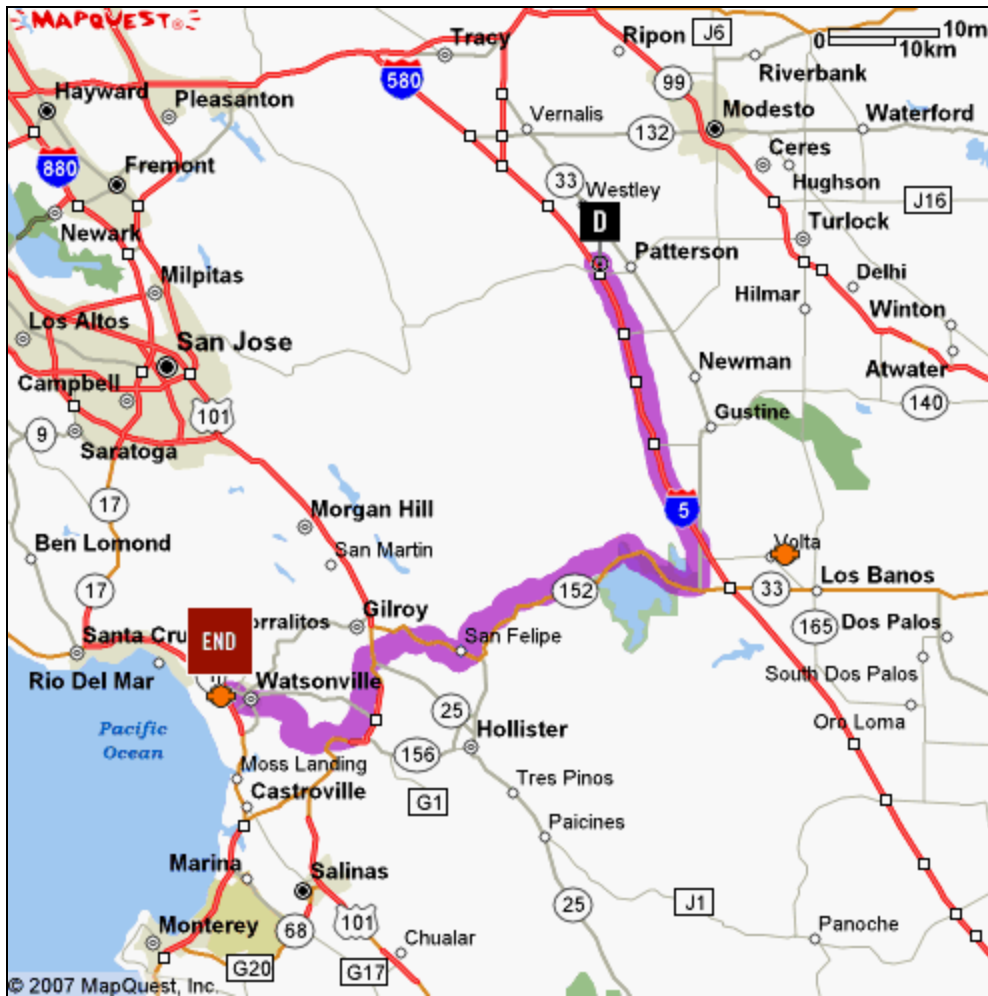

Segment distance: 47 miles

Segment time at posted speed limit: 0 hours 57 minutes

FROM **Reno Area**

TO **Minden, Nevada**

START Reno, NV

A Minden, NV

Directions

- | Directions | Distance |
|--|-------------|
| 1 Start out going NORTH on N CENTER ST toward E 4TH ST/I-80 BL. | 0.34 miles |
| 2 Merge onto I-80 E. | 1.03 miles |
| 3 Merge onto US-395 S via EXIT 15 toward CARSON CITY. | 9.99 miles |
| 4 Merge onto US-395 S via EXIT 57B toward VIRGINIA CITY/CARSON CITY/SO LAKE TAHOE. | 17.69 miles |
| 5 Take the US-395 BUSINESS/N CARSON ST exit, EXIT 43. | 0.71 miles |
| 6 Merge onto US-395 S. | 17.68 miles |

DEALERSHIPS

2. There are no Dealerships within 10.0 miles of your route.

SEGMENT 4

Segment distance: 72 miles
Segment time at posted speed limit: 1 hours 16 minutes

FROM Valley Springs, California **TO PATTERSON, California**
C Valley Springs, CA **D** [2800-2999] SPERRY AVE
 PATTERSON, CA 95363

Directions

Distance

- 1 Start out going SOUTHWEST on CA-12/CA-26 toward LAUREL ST. 0.06 miles

- 2 Turn LEFT onto S CA-26/CA-26. Continue to follow CA-26 W. 29.65 miles
- 3 Merge onto CA-99 S/CA-26 W toward LOS ANGELES. 0.54 miles
- 4 Merge onto CA-4 W toward I-5/DOWNTOWN STOCKTON/SAN FRANCISCO. 2.97 miles
- 5 Merge onto I-5 S toward SAN FRANCISCO/LOS ANGELES. 38.79 miles
- 6 Take the SPERRY AVE/DIABLO GRANDE PKWY exit, EXIT 434. 0.21 miles
- 7 Turn LEFT onto DIABLO GRANDE PKWY/SPERRY AVE/CR -J17. Continue to follow SPERRY AVE/CR -J17. 0.4 miles

SEGMENT 5

Segment distance: 89 miles
Segment time at posted speed limit: 1 hours 36 minutes

FROM **PATTERSON, California**
 [2800-2999] SPERRY AVE
D PATTERSON, CA 95363

TO **Green Valley Harley-Davidson Shop**
END 1059 S GREEN VALLEY ROAD
 WATSONVILLE, CA 95076