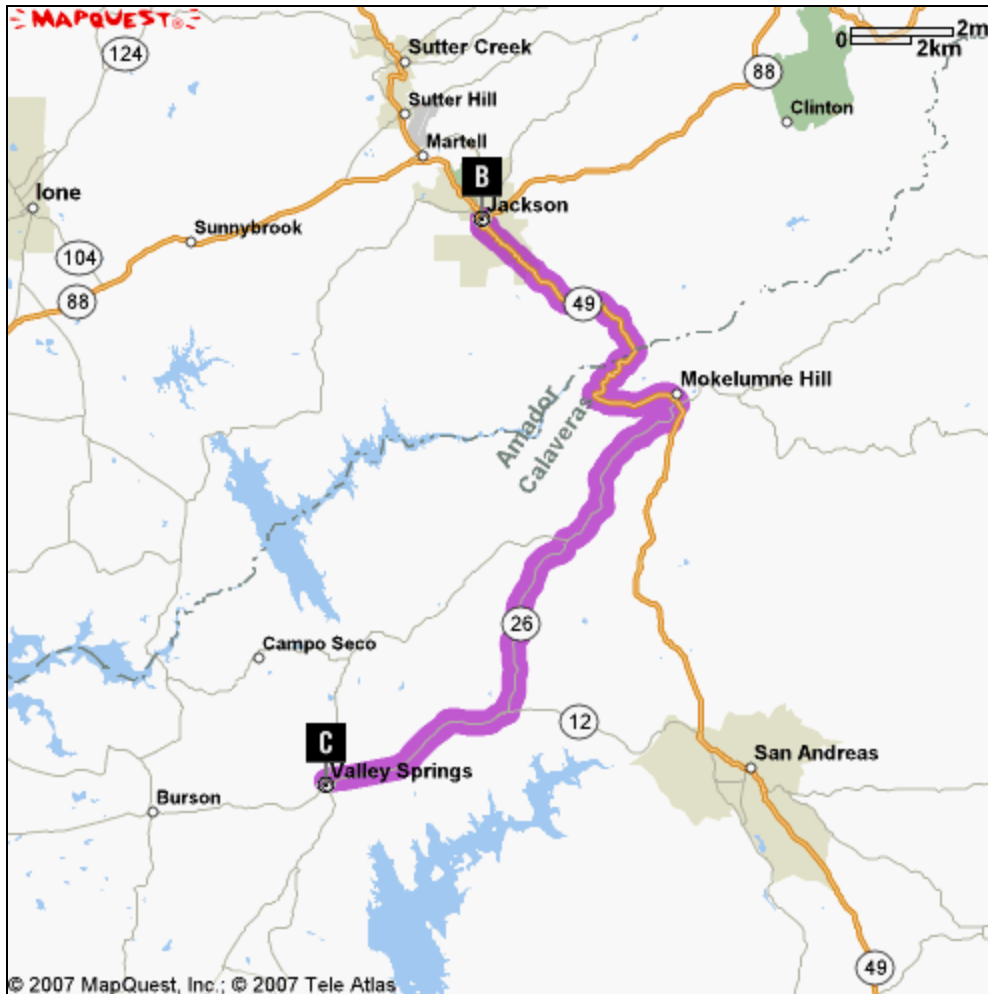

SEGMENT 3

Segment distance: 18 miles
 Segment time at posted speed limit: 0 hours 27 minutes

FROM **Jackson, California** TO **Valley Springs, California**
B Jackson, CA **C** Valley Springs, CA

Directions